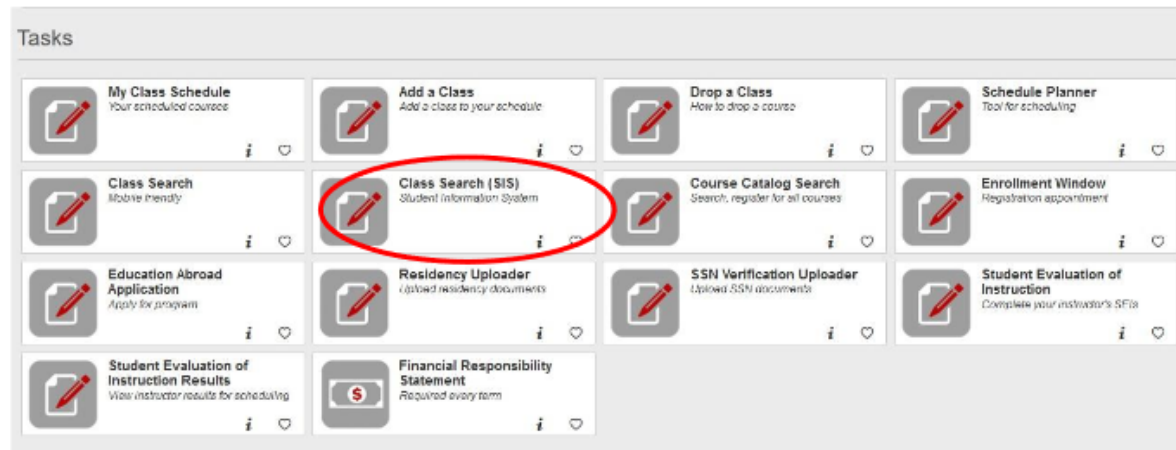

How to Search for Courses by Session

To find the list of courses being offered during summer term, follow these steps.

Step 1: Go to www.buckeyelink.osu.edu and click on “Enrollment and Registration”

Step 2: Click on “Class Search (SIS)”

Step 3: Choose “summer 2021” as the term and “Columbus” as the campus unless you want to take a class on a regional campus. Then click “Additional Search Criteria”. The “session” drop-down menu will allow you to narrow down your search if you’re looking to take a course during a specific session within summer term.