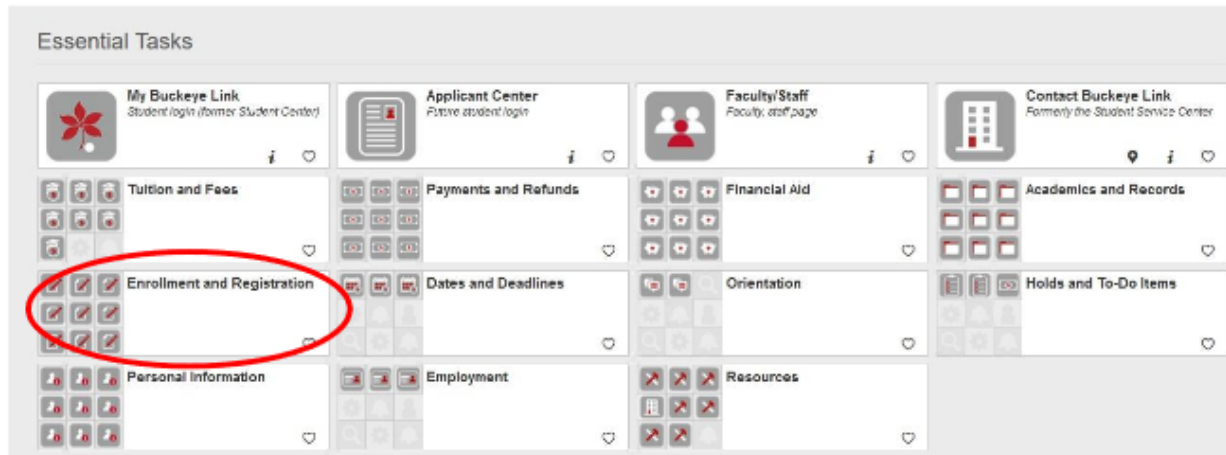

How to Search for Courses by Session

To find the list of courses being offered during summer term, follow these steps.

Step 1: Go to www.buckeyelink.osu.edu and click on “Enrollment and Registration”

Step 2: Click on “Class Search (SIS)”

Step 3: Choose “summer 2021” as the term and “Columbus” as the campus unless you want to take a class on a regional campus. Then click “Additional Search Criteria”. The “session” drop-down menu will allow you to narrow down your search if you’re looking to take a course during a specific session within summer term.