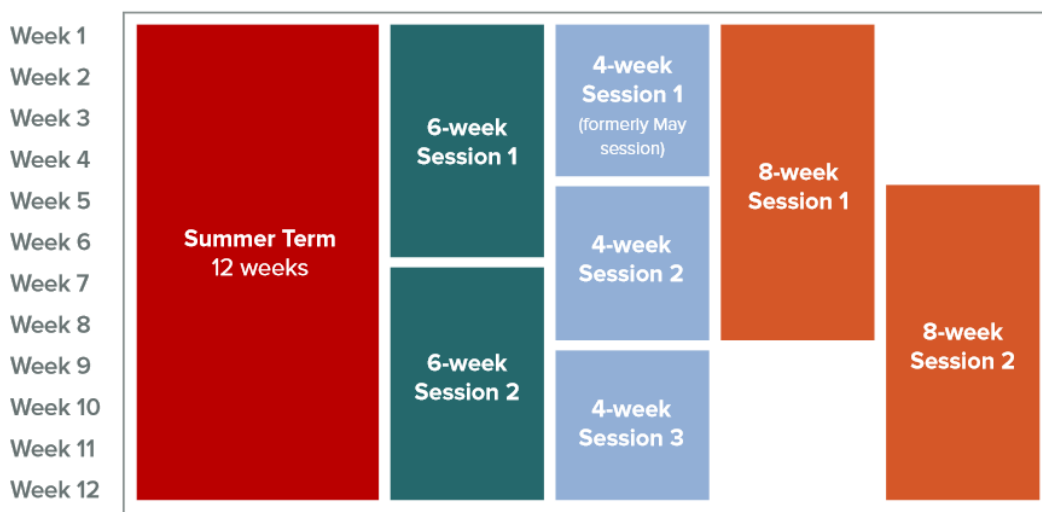

2021 Summer Term Information

Table of Contents

Calendar of summer classes.....	Page 2
Cost of Summer Classes	Page 3
How to search for courses	Page 4
Search by session	Page 4
Search available GE courses	Page 6
Search for online courses	Page 7
When can I register for summer courses?	Page 8
Physics Summer Classes at OSU.....	Page 9
Taking Classes at a Different School	Page 9
Additional Information.....	Page 9

Calendar of Summer Classes

Ohio State's 12 week summer term will have multiple sessions and coursework options, including:

- One 12-week term
- Two 6-week sessions
- Three 4-week sessions
- Two 8-week sessions

Enrollment Appointments						
Session	Appointment Begins	Appointment Ends	Max Total Units	Max No GPA Units	Max Audit Units	Max Wait List Units
Summer Term	March 10, 2021 5:45PM	July 9, 2021 11:59PM	18.00	18.00	18.00	45.00
4-week Session 2	March 10, 2021 5:45PM	July 9, 2021 11:59PM	18.00	18.00	18.00	45.00
4-week Session 3	March 10, 2021 5:45PM	July 9, 2021 11:59PM	18.00	18.00	18.00	45.00
4-week Session 1	March 10, 2021 5:45PM	July 9, 2021 11:59PM	18.00	18.00	18.00	45.00
6-week Session 1	March 10, 2021 5:45PM	July 9, 2021 11:59PM	18.00	18.00	18.00	45.00
6-week Session 2	March 10, 2021 5:45PM	July 9, 2021 11:59PM	18.00	18.00	18.00	45.00
8-week Session 1	March 10, 2021 5:45PM	July 9, 2021 11:59PM	18.00	18.00	18.00	45.00
8-week Session 2	March 10, 2021 5:45PM	July 9, 2021 11:59PM	18.00	18.00	18.00	45.00