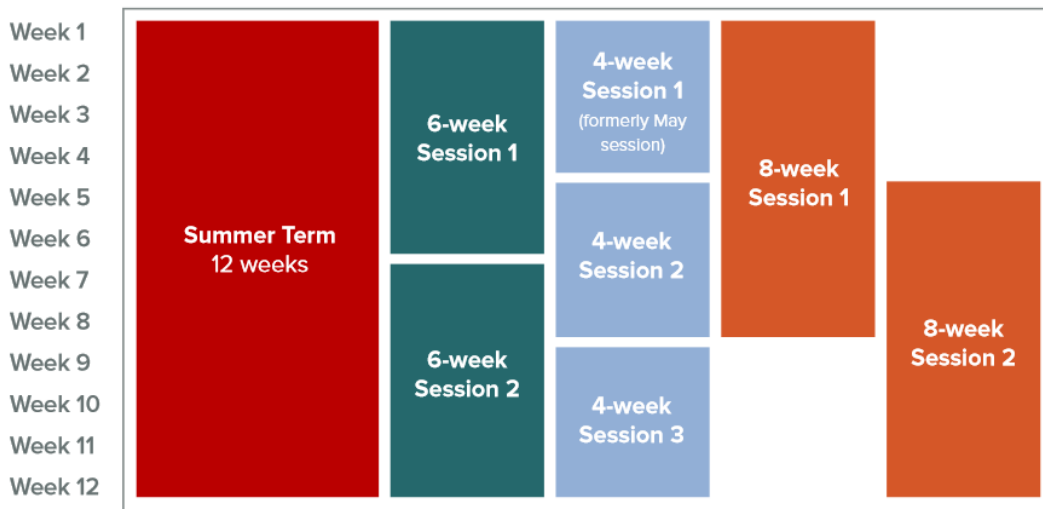

Summer Term Information

Table of Contents

Calendar of summer classes.....	Page 2
Cost of Summer Classes	Page 3
How to search for courses	Page 4
Search by session	Page 4
Search available GE courses	Page 6
Search for online courses	Page 7
When can I register for summer courses?	Page 8
Physics Summer Classes at OSU.....	Page 9
Taking Classes at a Different School	Page 9
Additional Information.....	Page 9

Calendar of Summer Classes

Ohio State's 12 week summer term will have multiple sessions and coursework options, including:

- One 12-week term
- Two 6-week sessions
- Three 4-week sessions
- Two 8-week sessions