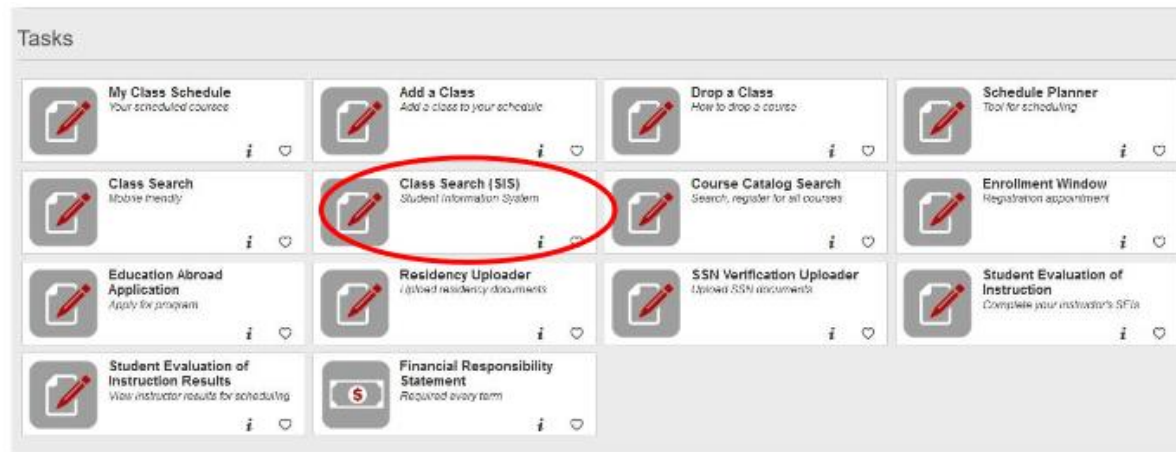

How to Search for Courses by Session

To find the list of courses being offered during summer term, follow these steps.

Step 1: Go to www.buckeyelink.osu.edu and click on “Enrollment and Registration”

Step 2: Click on “Class Search (SIS)”

Step 3: Choose “summer 2020” as the term and “Columbus” as the campus unless you want to take a class on a regional campus. Then click “Additional Search Criteria”. The “session” drop-down menu will allow you to narrow down your search if you’re looking to take a course during a specific session within summer term.