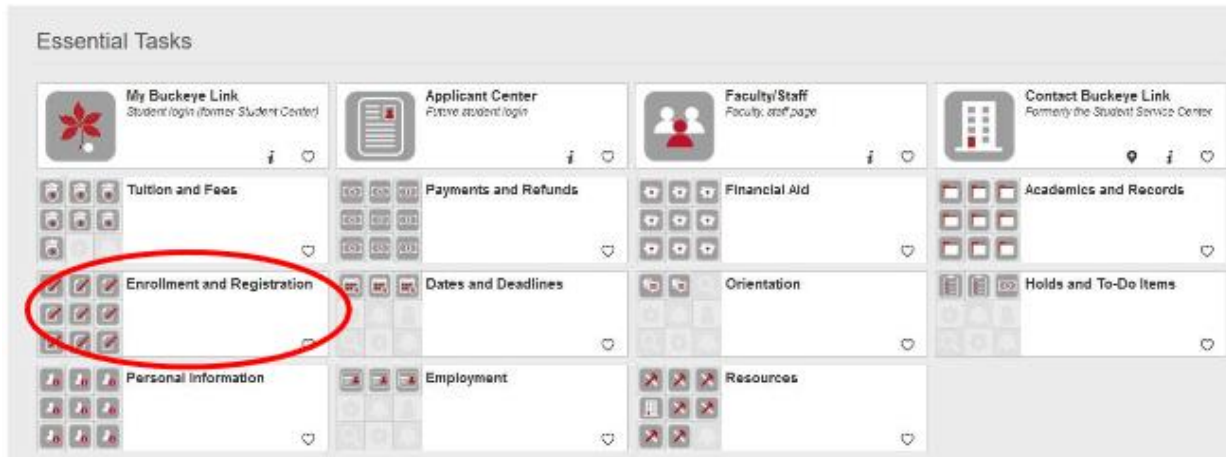

How to Search for Courses by Session

To find the list of courses being offered during summer term, follow these steps.

Step 1: Go to www.buckeyelink.osu.edu and click on “Enrollment and Registration”

Step 2: Click on “Class Search (SIS)”

Step 3: Choose “summer 2020” as the term and “Columbus” as the campus unless you want to take a class on a regional campus. Then click “Additional Search Criteria”. The “session” drop-down menu will allow you to narrow down your search if you’re looking to take a course during a specific session within summer term.